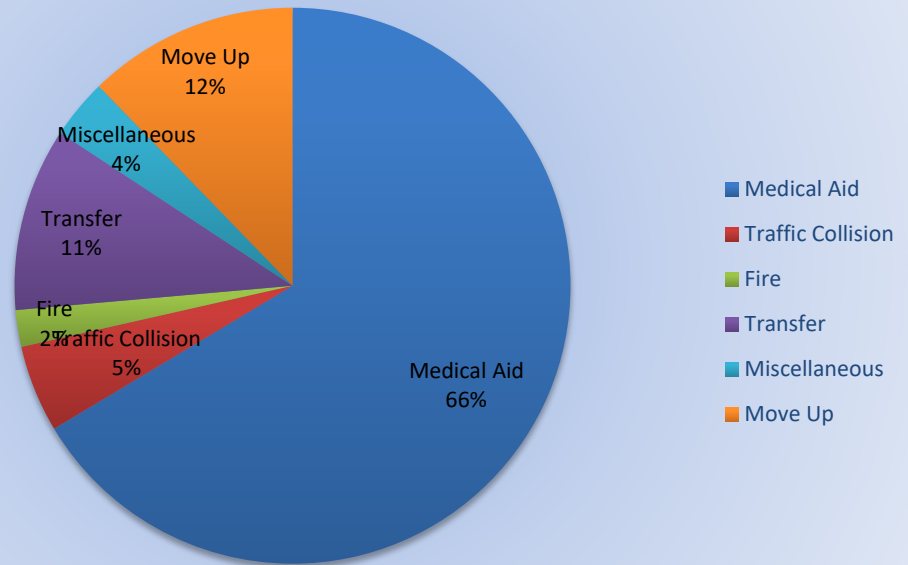

Medic 25 December 2021