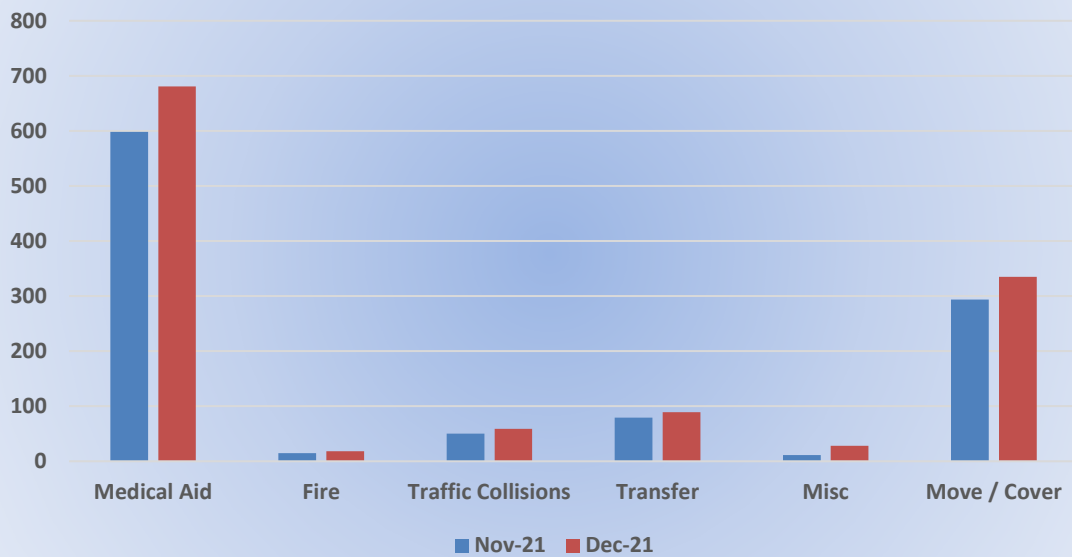

Monthly Comparison Medic Units December 2021