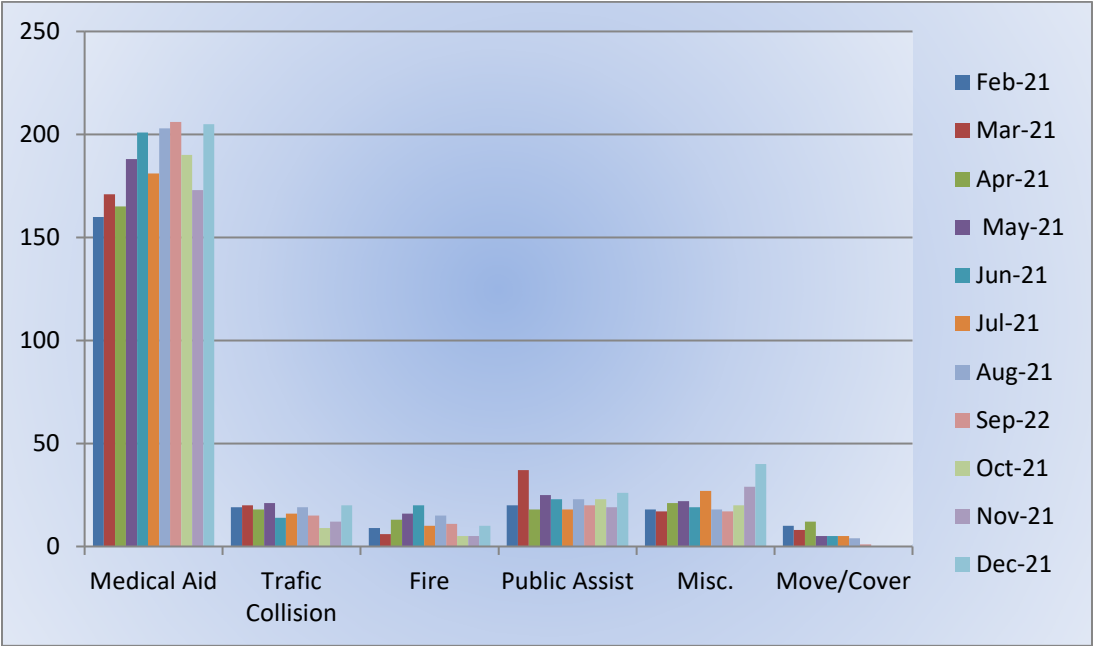

Engine 25 Monthly Statistics Comparison