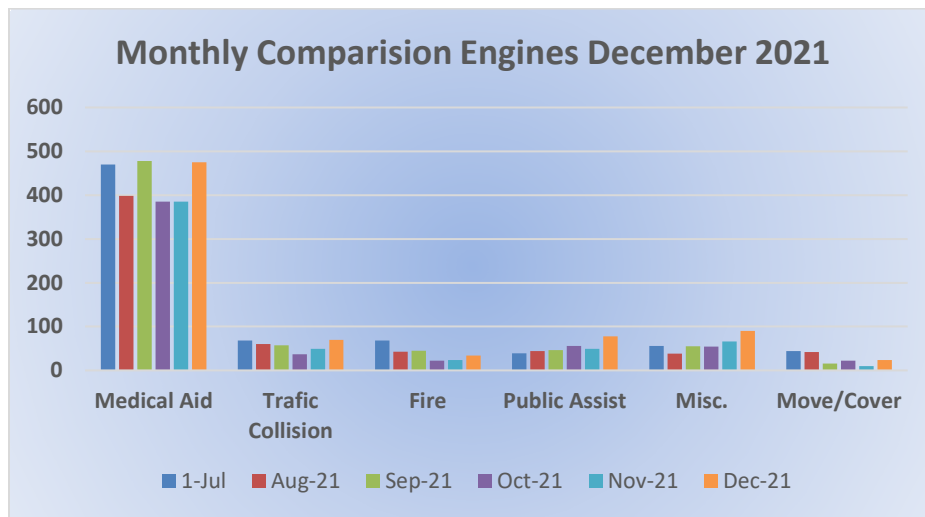

Monthly Run Statistics and Call Break Down – December 2021  
 Engine Companies and Medic Units  
 Station 25

Total Responses for Engine Companies: 778