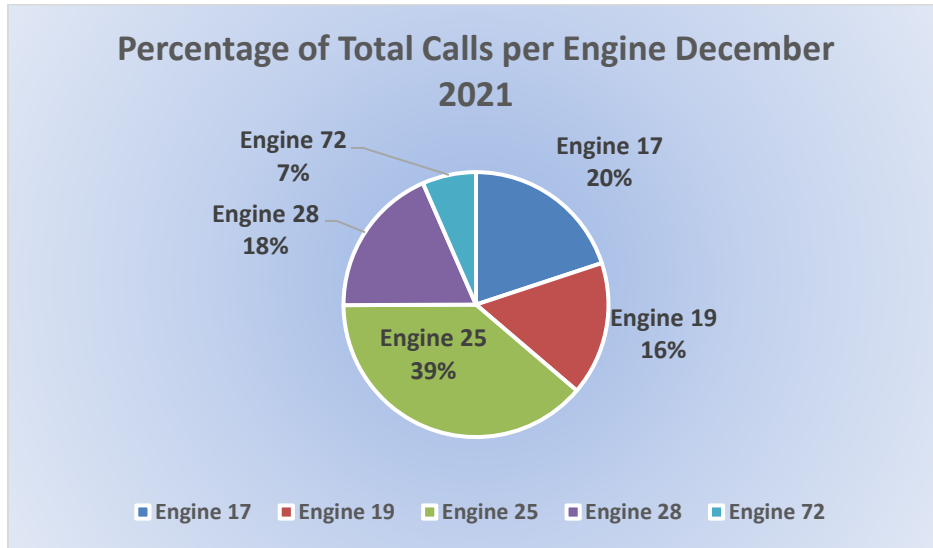

Monthly Run Statistics and Call Break Down – December 2021  
 Engine Companies and Medic Units  
 Station 25

Total Responses for Engine Companies: 778