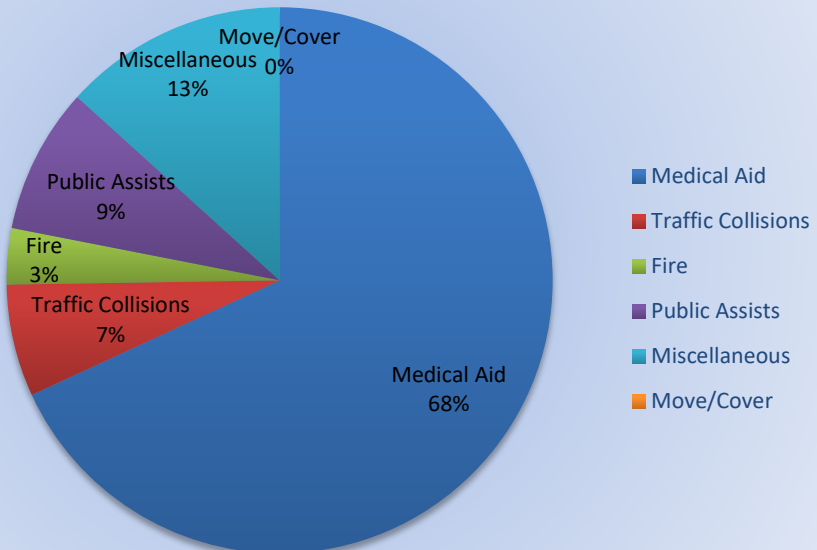

Engine 25 December 2021