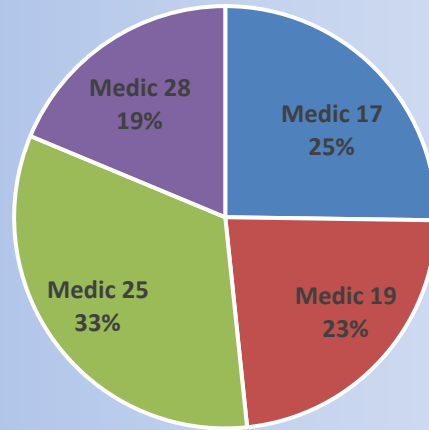

Total Responses for Medic Units: 1,090

Percentage of total calls per Medic Unit December 2021